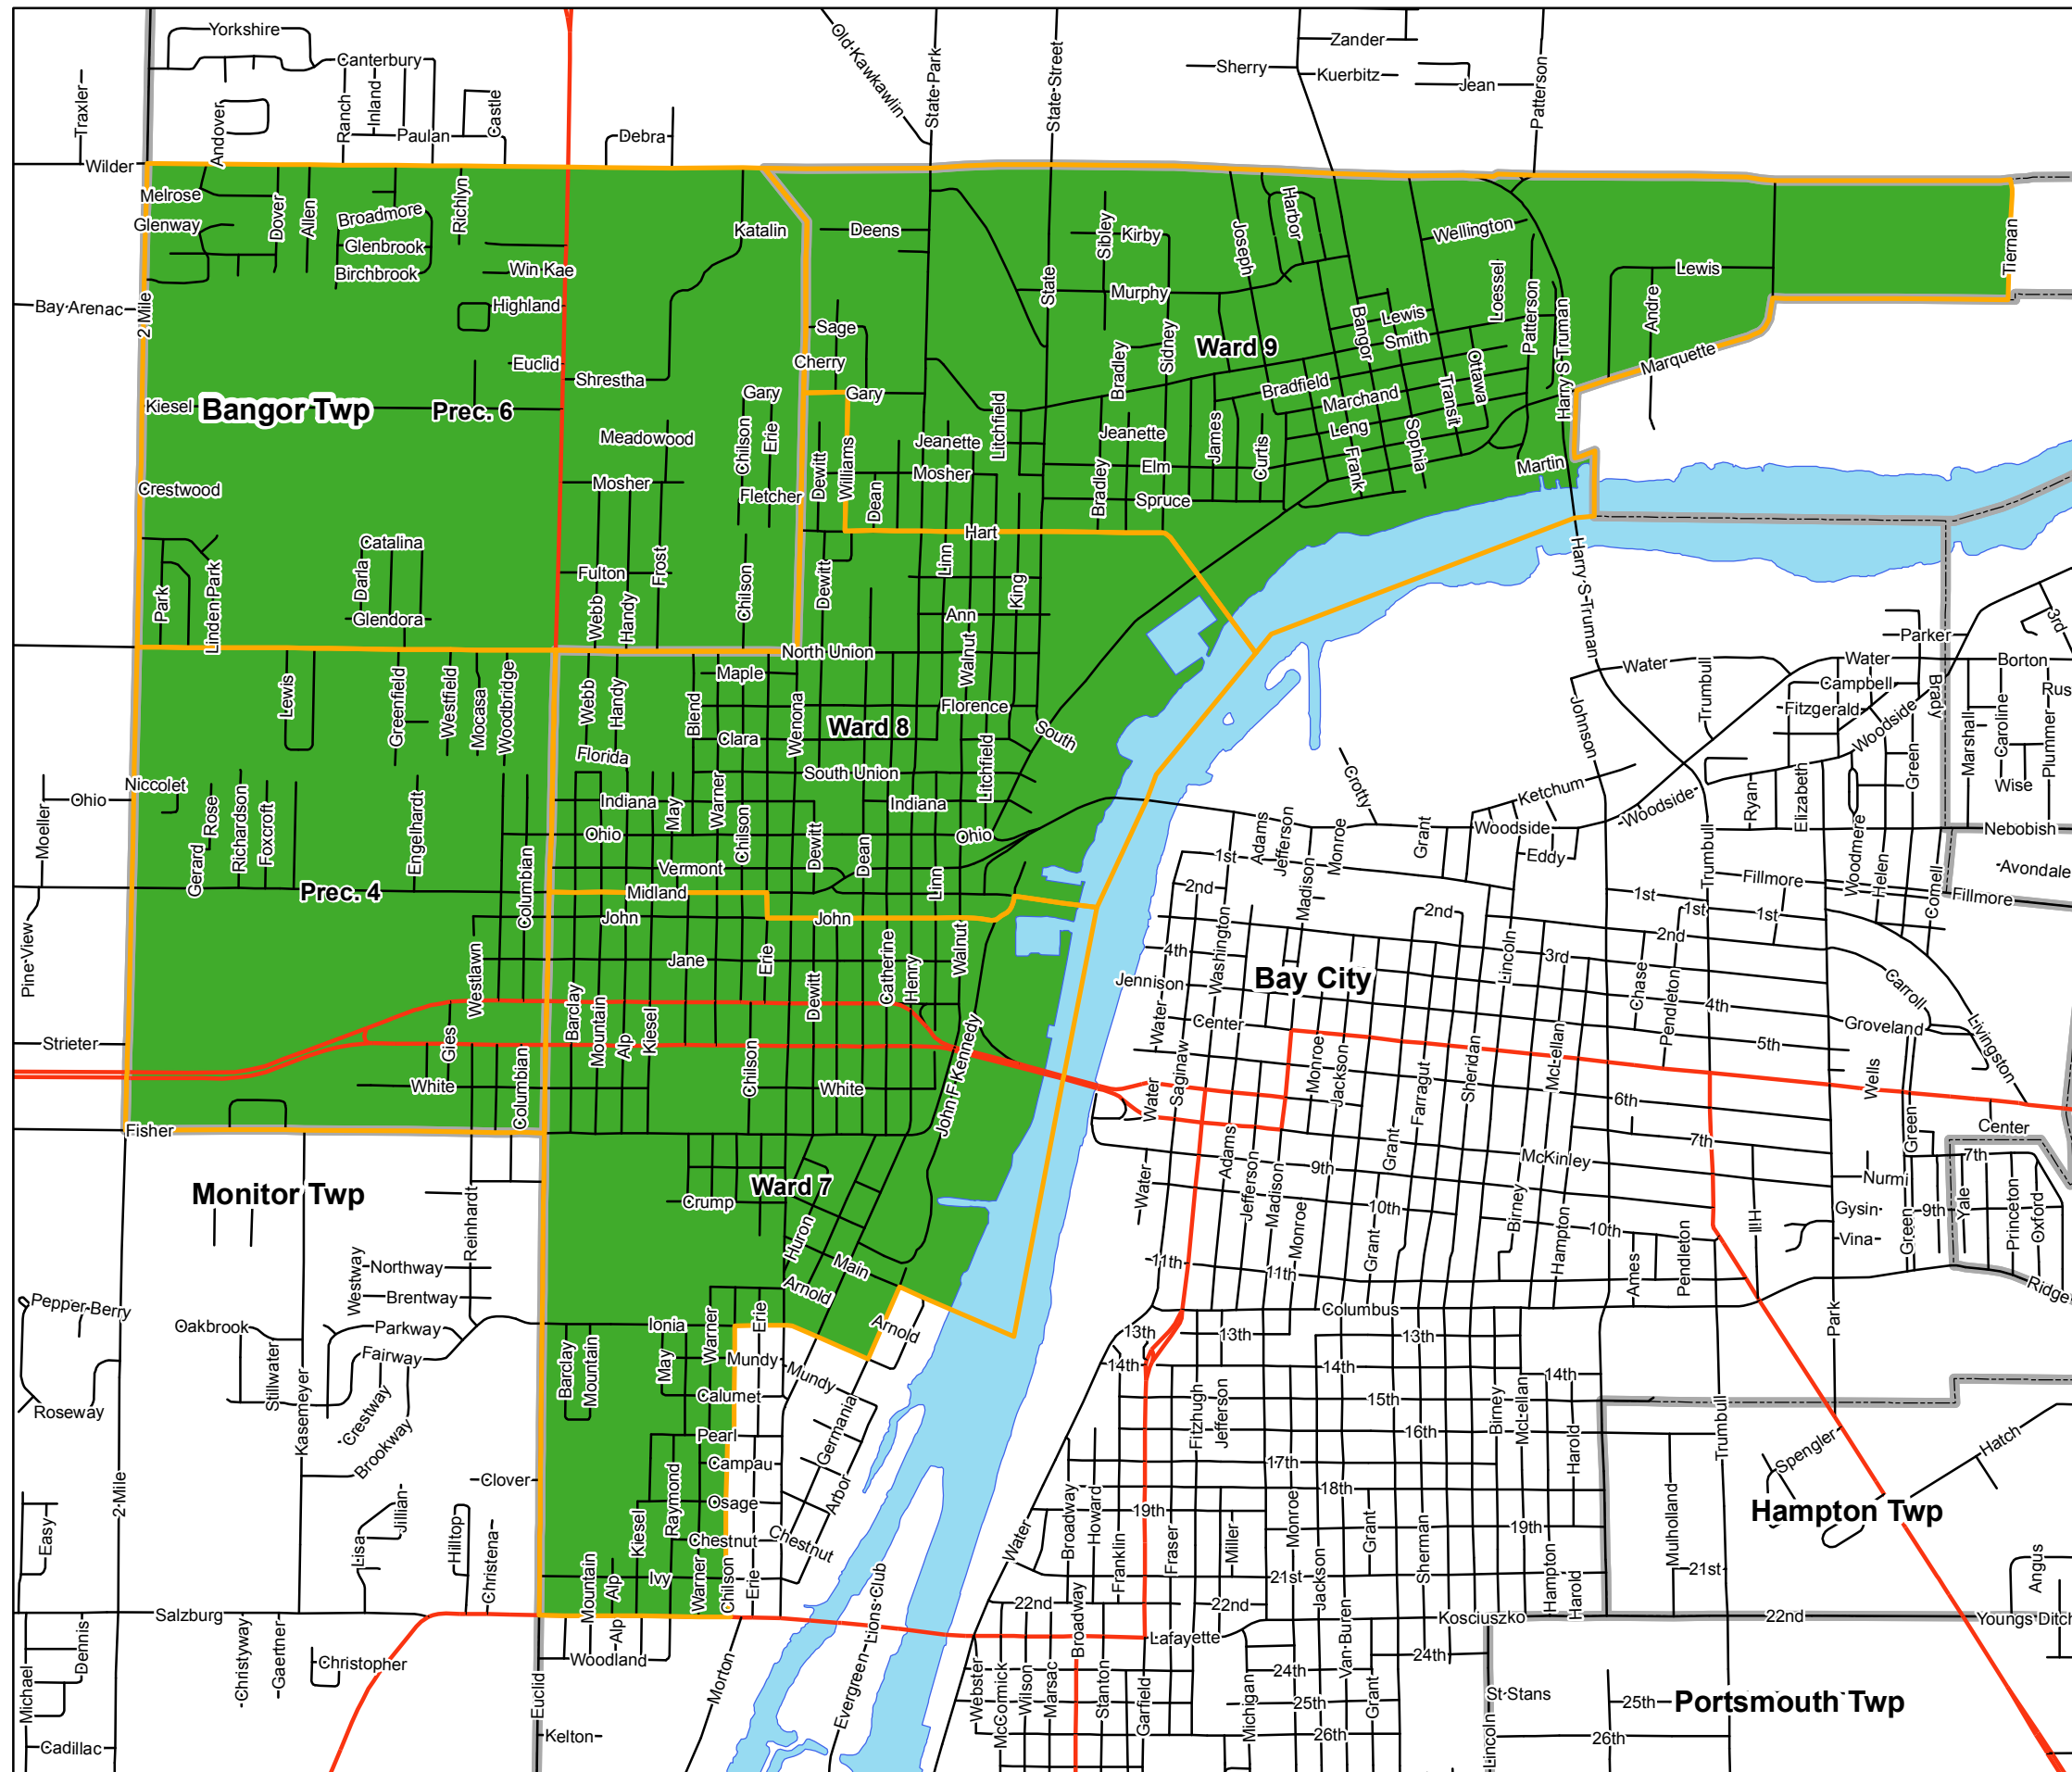

2013 Bay County Commission District 4

Legend

- Voter Precincts
- State Trunklines
- Local Roads
- City/Township Boundaries
- Saginaw River

County Commission District 4

- 2010 Population: 16,010