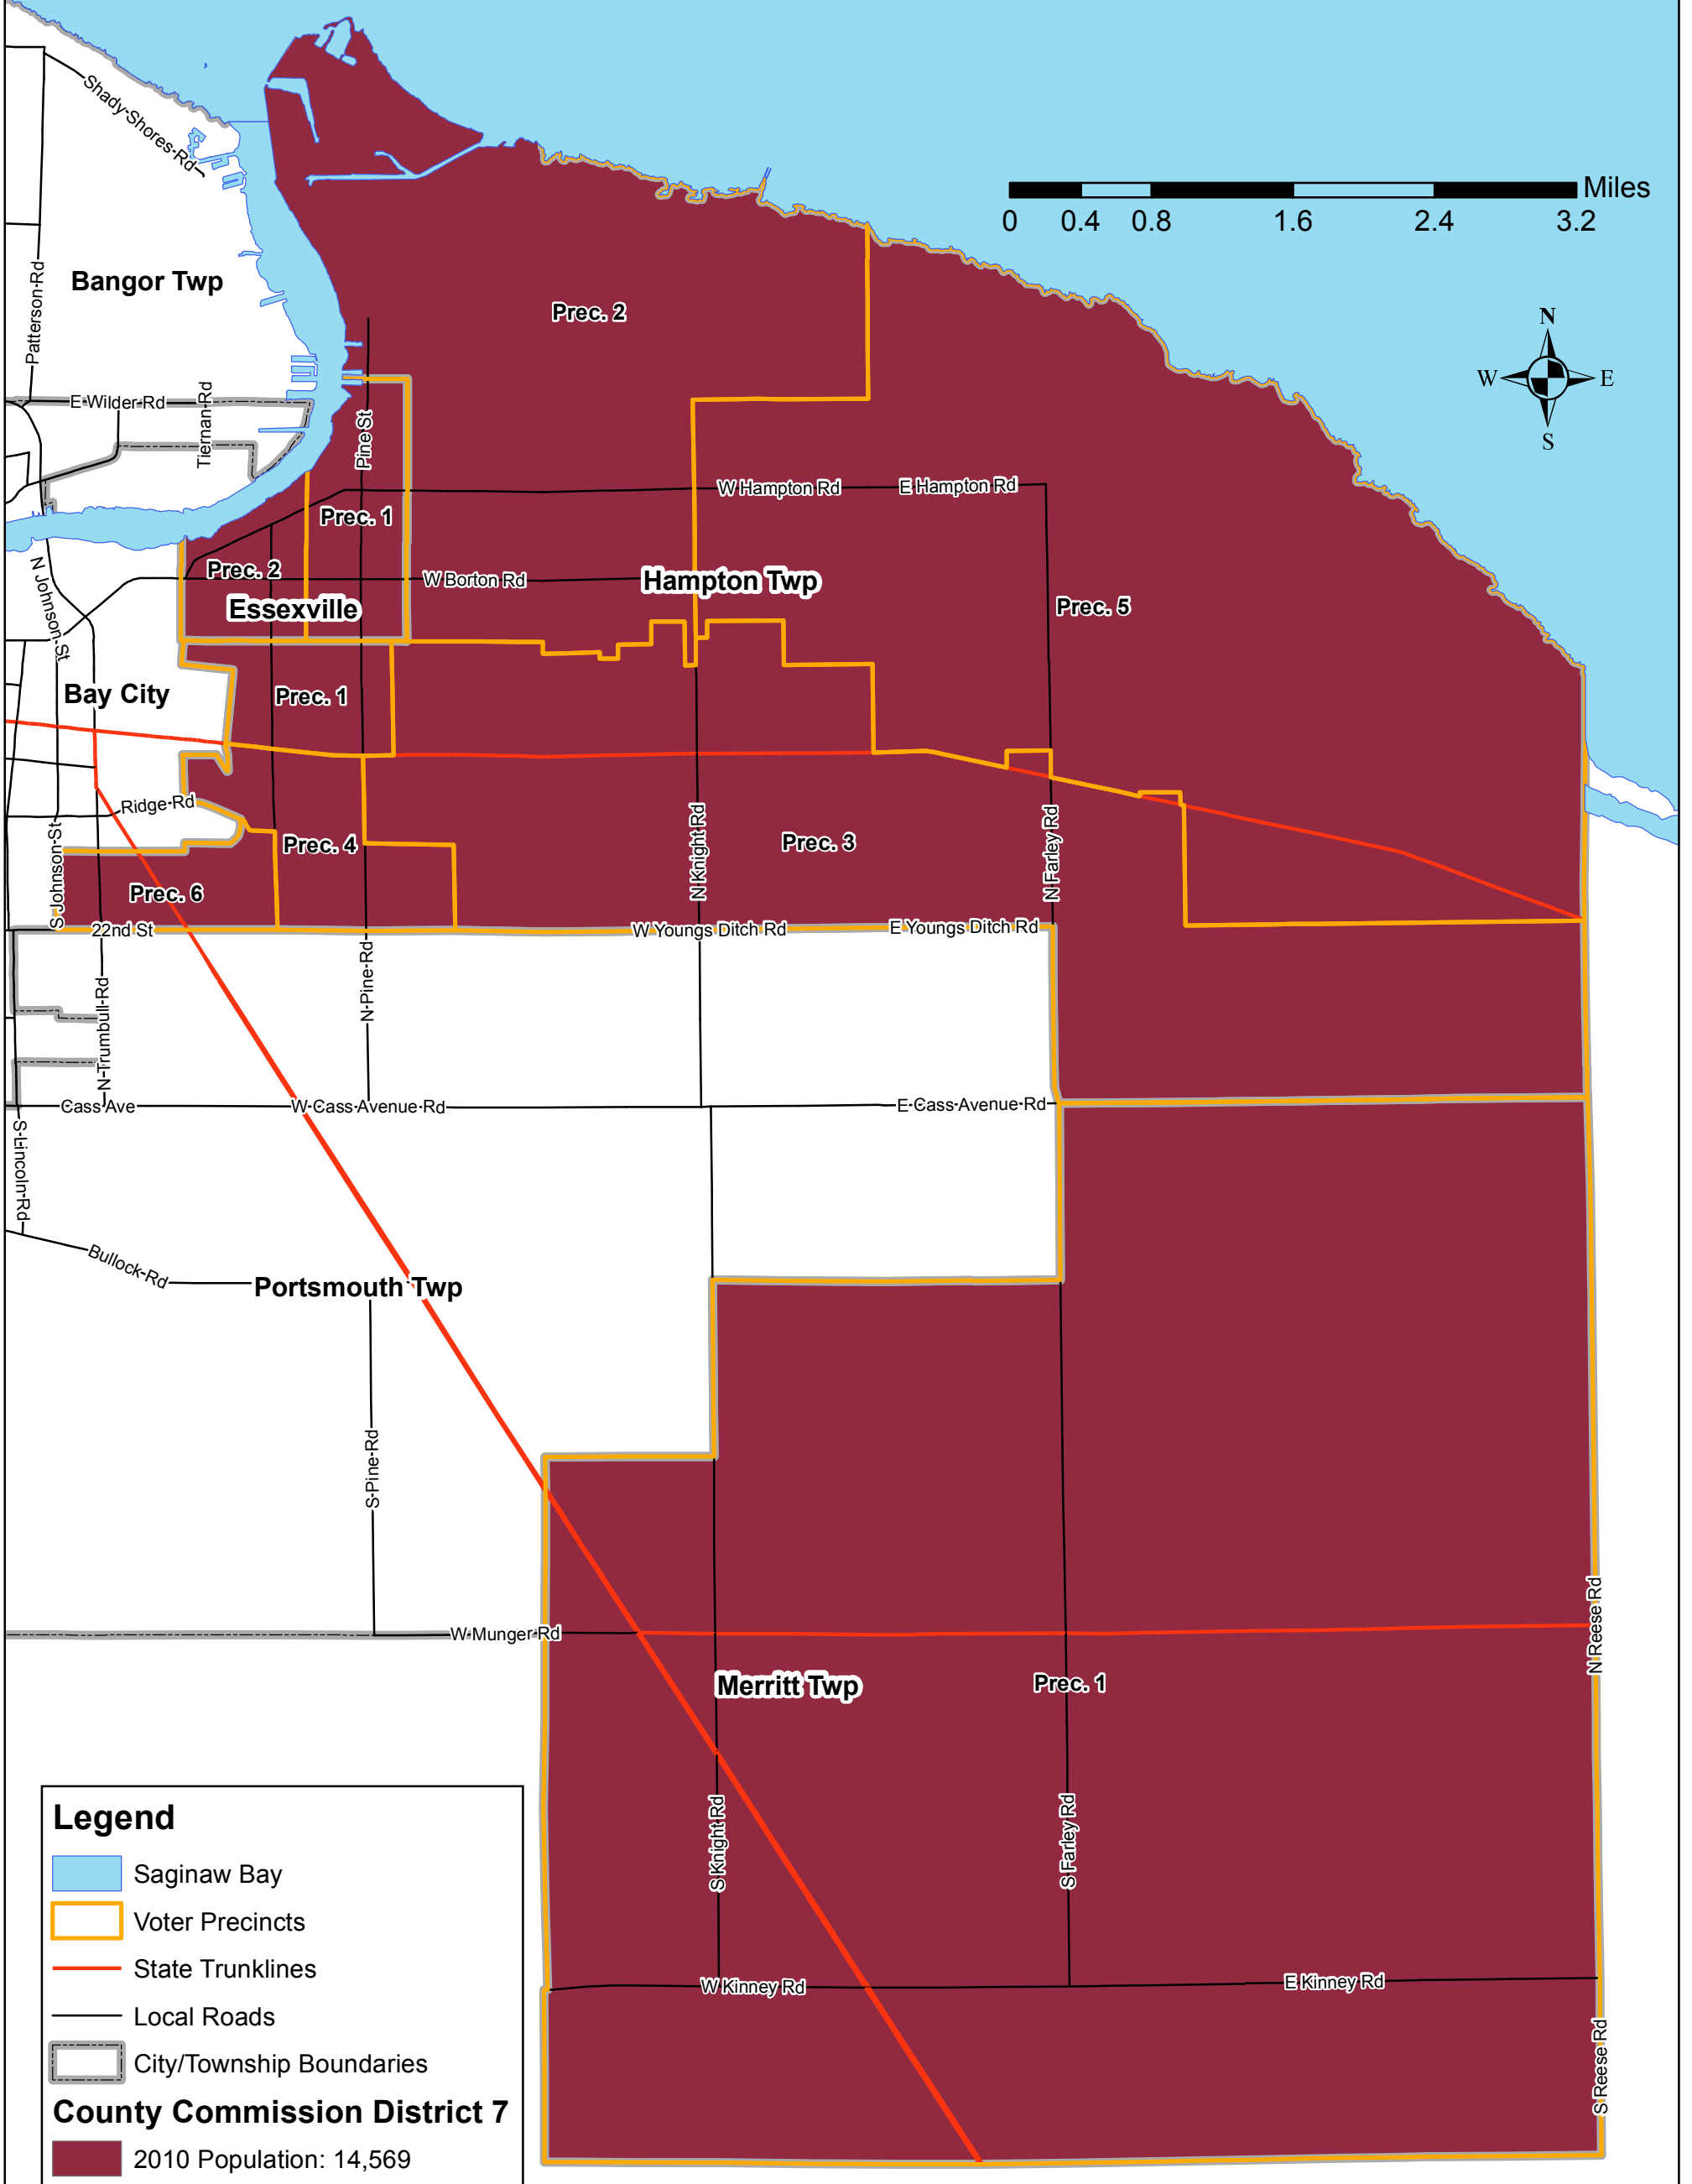

# 2013 Bay County Commission District 7

**Legend**

- Saginaw Bay
- Voter Precincts
- State Trunklines
- Local Roads
- City/Township Boundaries

**County Commission District 7**  
 2010 Population: 14,569