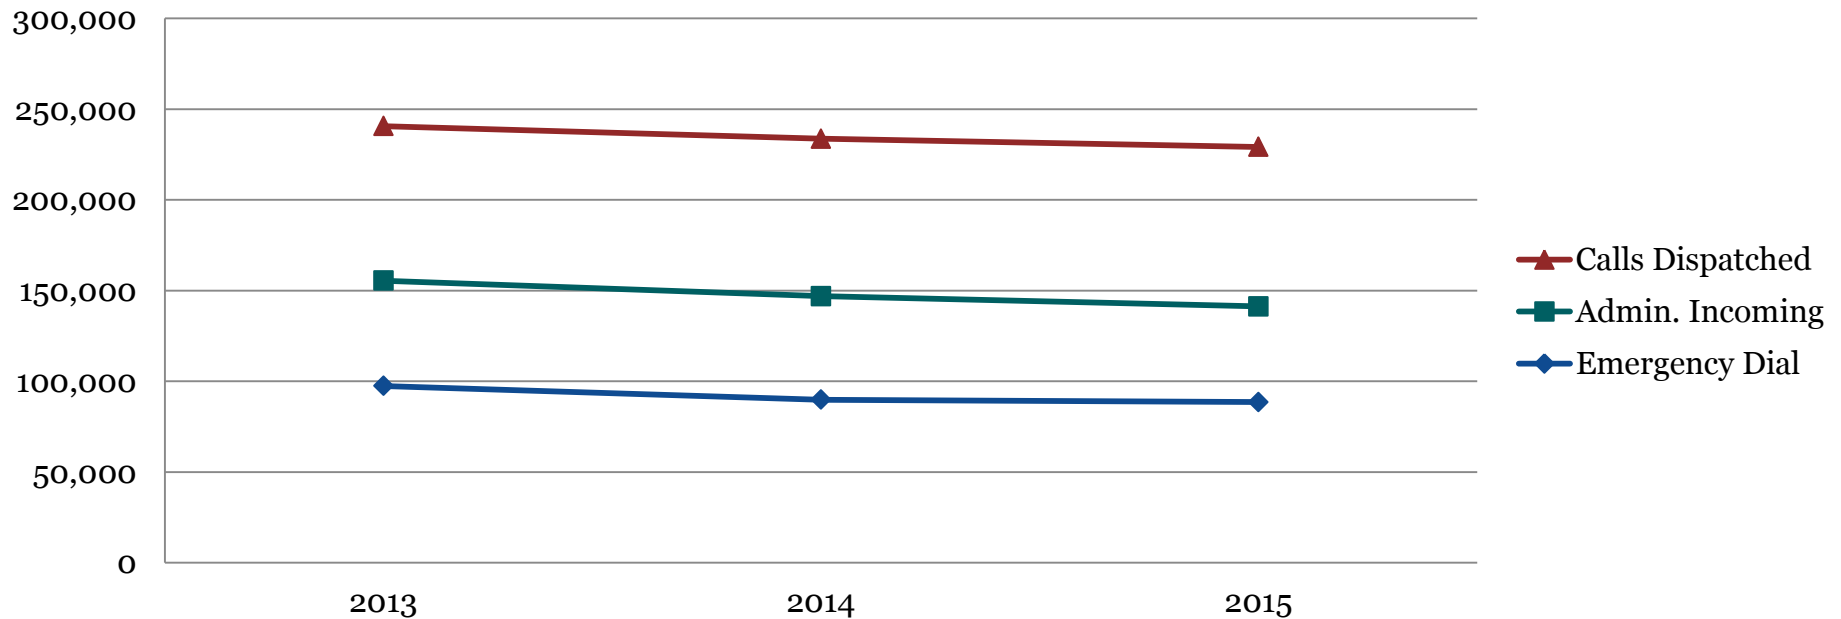

Bay County Dashboard

Public Safety

Bay County Dashboard

Public Safety

Traffic Injuries or Fatalities (Crash Statistics)	2013	2014	2015
Fatal	10	9	15
Injury	505	518	517
Property Damage	2,364	2,328	2,377
TOTAL	2,879	2,855	2,909

Sources: Michigan State Police Annual Traffic Crash Statistics

Bay County Dashboard

Public Safety

Number of Calls to 9-1-1	2013	2014	2015
Emergency 3 digit dial	97,488	89,910	88,545
Administrative Incoming Calls	57,980	57,067	52,740
Number of Calls for Service (Calls Dispatched)	85,240	86,781	87,955

Sources: Bay County Central Dispatch Database

Bay County Dashboard

Public Safety

Crime in Bay County	2013	2014	2015
Crimes Against Persons - Incidents	1,438	1,561	1,615
Crimes Against Persons - Arrests	487	487	485
Crimes Against Property – Incidents	3,137	3,084	3,266
Crimes Against Property - Arrests	411	369	373
Crimes Against Society – Incidents	1,529	1,410	1,304
Crimes Against Society - Arrests	869	845	788
Crimes Against All Other – Incidents	2,177	2,418	2,583
Crimes Against All Other - Arrests	1,496	1,669	1,797