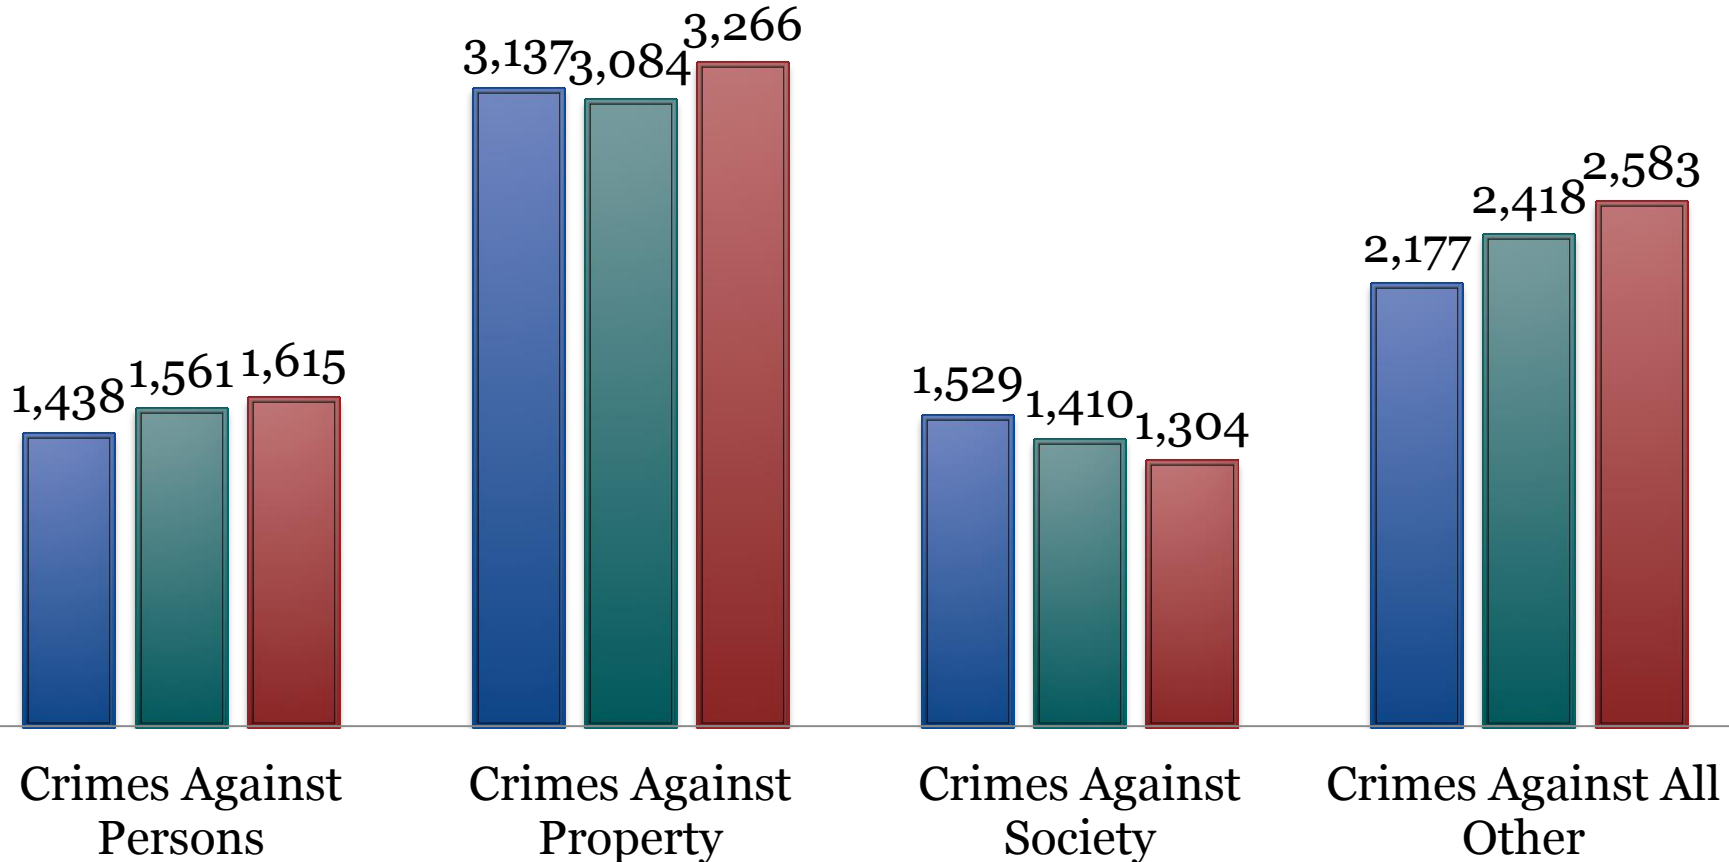

Bay County Dashboard

Public Safety

Bay County Dashboard

Public Safety

Traffic Injuries or Fatalities (Crash Statistics)	2013	2014	2015
Fatal	10	9	15
Injury	505	518	517
Property Damage	2,364	2,328	2,377
TOTAL	2,879	2,855	2,909

Sources: Bay County Central Dispatch Database

Bay County Dashboard

Public Safety

Crime in Bay County	2013	2014	2015
Crimes Against Persons - Incidents	1,438	1,561	1,615
Crimes Against Persons - Arrests	487	487	485
Crimes Against Property – Incidents	3,137	3,084	3,266
Crimes Against Property - Arrests	411	369	373
Crimes Against Society – Incidents	1,529	1,410	1,304
Crimes Against Society - Arrests	869	845	788
Crimes Against All Other – Incidents	2,177	2,418	2,583
Crimes Against All Other - Arrests	1,496	1,669	1,797

Sources: Michigan State Police Incident Crime Reporting, Bay County Central Dispatch

Bay County Dashboard

Public Safety

Incidents in Bay County by Crime Type

■ 2013 ■ 2014 ■ 2015

Bay County Dashboard

Public Safety

Arrests in Bay County by Crime Type

■ 2013 ■ 2014 ■ 2015