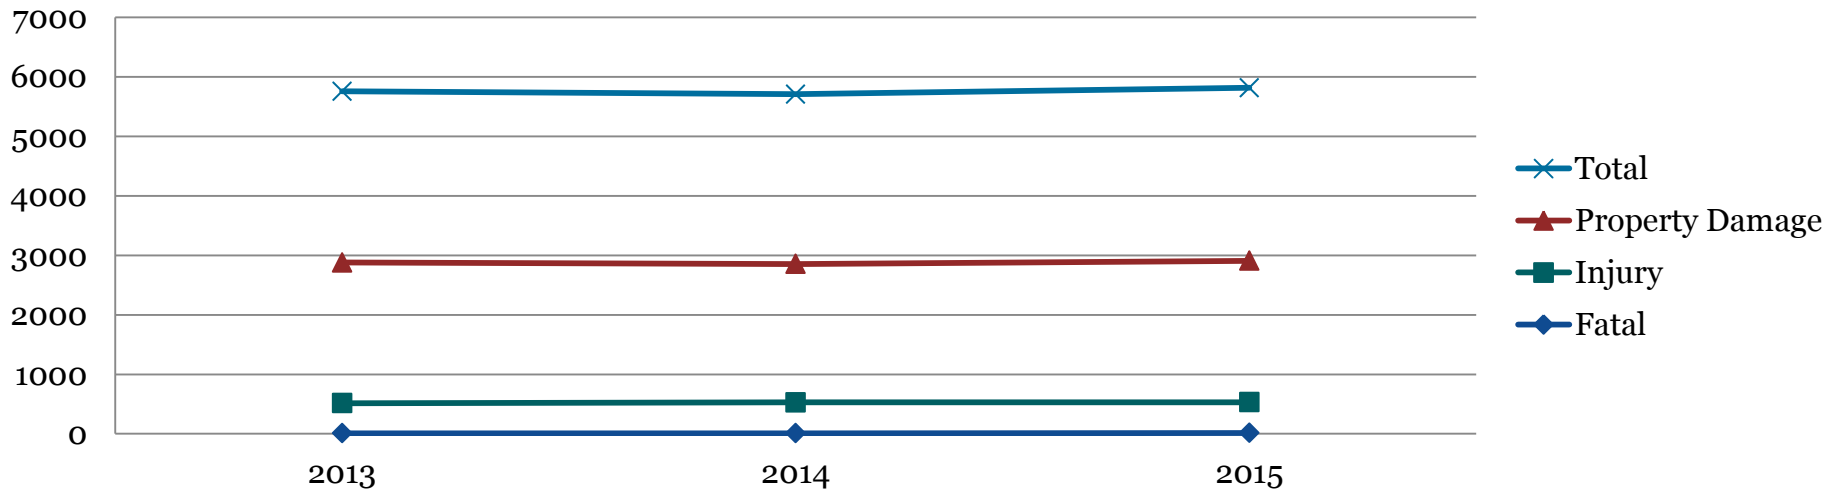

Bay County Dashboard

Public Safety

Bay County Dashboard

Public Safety

Traffic Injuries or Fatalities (Crash Statistics)	2013	2014	2015
Fatal	10	9	15
Injury	505	518	517
Property Damage	2,364	2,328	2,377
TOTAL	2,879	2,855	2,909

Sources: Michigan State Police Annual Traffic Crash Statistics

Bay County Dashboard

Public Safety

Number of Calls to 9-1-1	2013	2014	2015
Emergency 3 digit dial	97,488	89,910	88,545
Administrative Incoming Calls	57,980	57,067	52,740
Number of Calls for Service (Calls Dispatched)	85,240	86,781	87,955

Sources: Bay County Central Dispatch Database

Bay County Dashboard

Public Safety

Crime in Bay County	2013	2014	2015
Crimes Against Persons - Incidents	1,438	1,561	1,615
Crimes Against Persons - Arrests	487	487	485
Crimes Against Property – Incidents	3,137	3,084	3,266
Crimes Against Property - Arrests	411	369	373
Crimes Against Society – Incidents	1,529	1,410	1,304
Crimes Against Society - Arrests	869	845	788
Crimes Against All Other – Incidents	2,177	2,418	2,583
Crimes Against All Other - Arrests	1,496	1,669	1,797